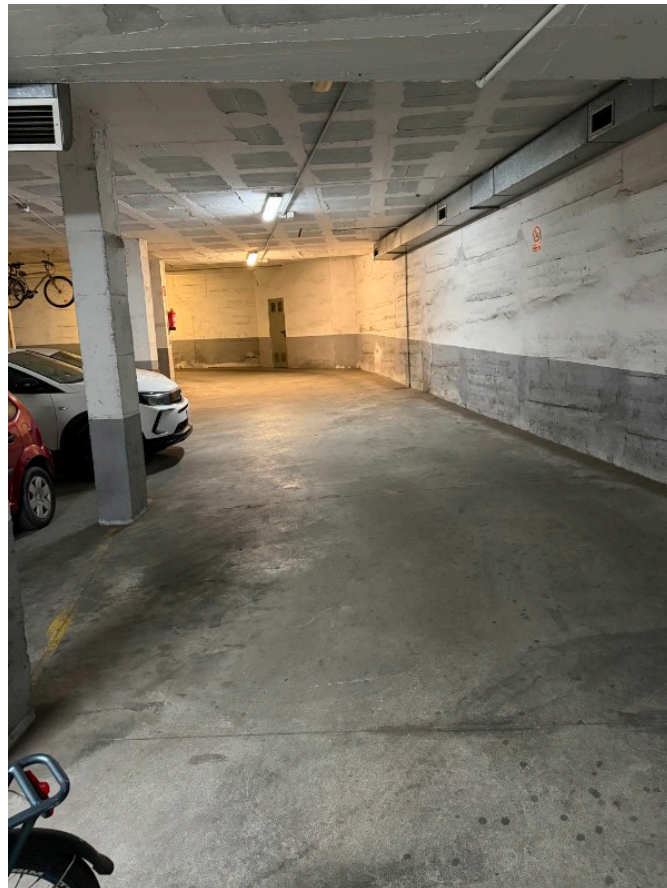

**MALLORCA
DREAM HOMES**

INMOBILIARIA · REAL ESTATE AGENCY

Mallorca Dream Homes

Carretera del Desvío 62, E-07100 Sóller, Mallorca, España

Tel: +34 971 634 918

Fax: +34 971 631 868

info@mallorca-dreamhomes.com

www.mallorca-dreamhomes.com

S05004 - Parking space for sale in Sóller